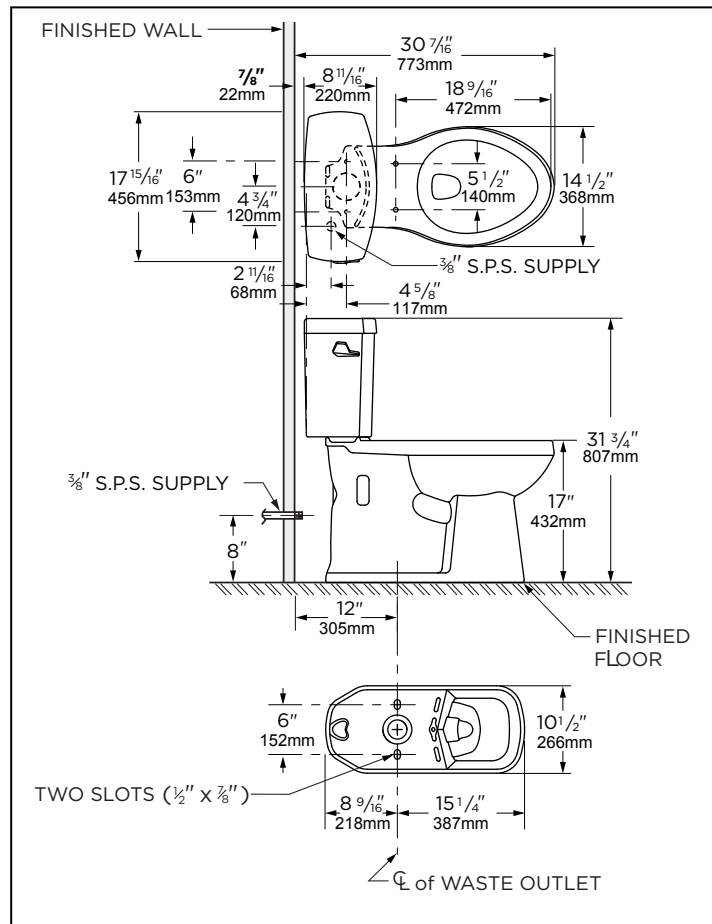

12" Rough-in

**Features:**

**AV-20-828**

- Vitreous China
- 17" Tall, ErgoHeight® ADA Elongated Bowl
- 12" Rough-in
- Featuring the "PowerClean" Flush System
- Fluidmaster 400A Fill Valve
- 3" flush valve for maximum water force
- Corrosion resistant Fluidmaster flapper
- Extra-Large Dual fed siphon jets for high power bowl clearing
- Powerful, 100% glazed, 2" trapway to quickly siphon waste from bowl
- Double nut, multi-point tank-to-bowl mounting system for tool-free installation
- Chrome metal tank lever with solid durable brass arm
- Toilet seat not included
- Available April 2018

**Technical Information:**

**Included Components:**

- Combination AV-20-828
- Bowl AB-21-828
- Tank AL-28-890

**Other Tank Options:** (bowl to be purchased separately)

- Tank with Right Hand Lever AL-28-890-97
- Insulated Tank with Lid Locking Device

**Fixtures:**

Configuration	Two-piece, Elongated ErgoHeight™
Water per Flush	1.6 gpf (6.0 lpf)
Rough-In	12"
Height	31 3/4"
Width	17 15/16"
Depth	29 3/4"
Trapway	2"
Large Water Surface	8 11/16" x 6 5/16"
Product Weight	92 lbs

**NOTES:** All dimensions are in inches and millimeters. Illustrations may not be drawn to scale.

**IMPORTANT:**

Dimensions of fixtures are nominal and may vary within the range of tolerances established by ASME standard A 112.19.2 THIS FIXTURE QUALIFIES ACCORDING TO ASME TEST PROCEDURES AS A LOW CONSUMPTION WATER CLOSET WITH AN AVERAGE CONSUMPTION OF 1.6gpf (6 Lpf) OR LESS.